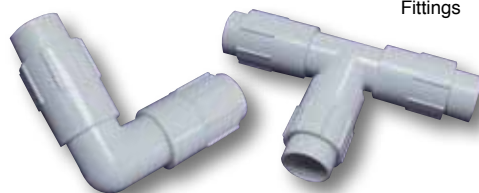

Kwikrepair Fittings

ABS Cement

Wet R Dry